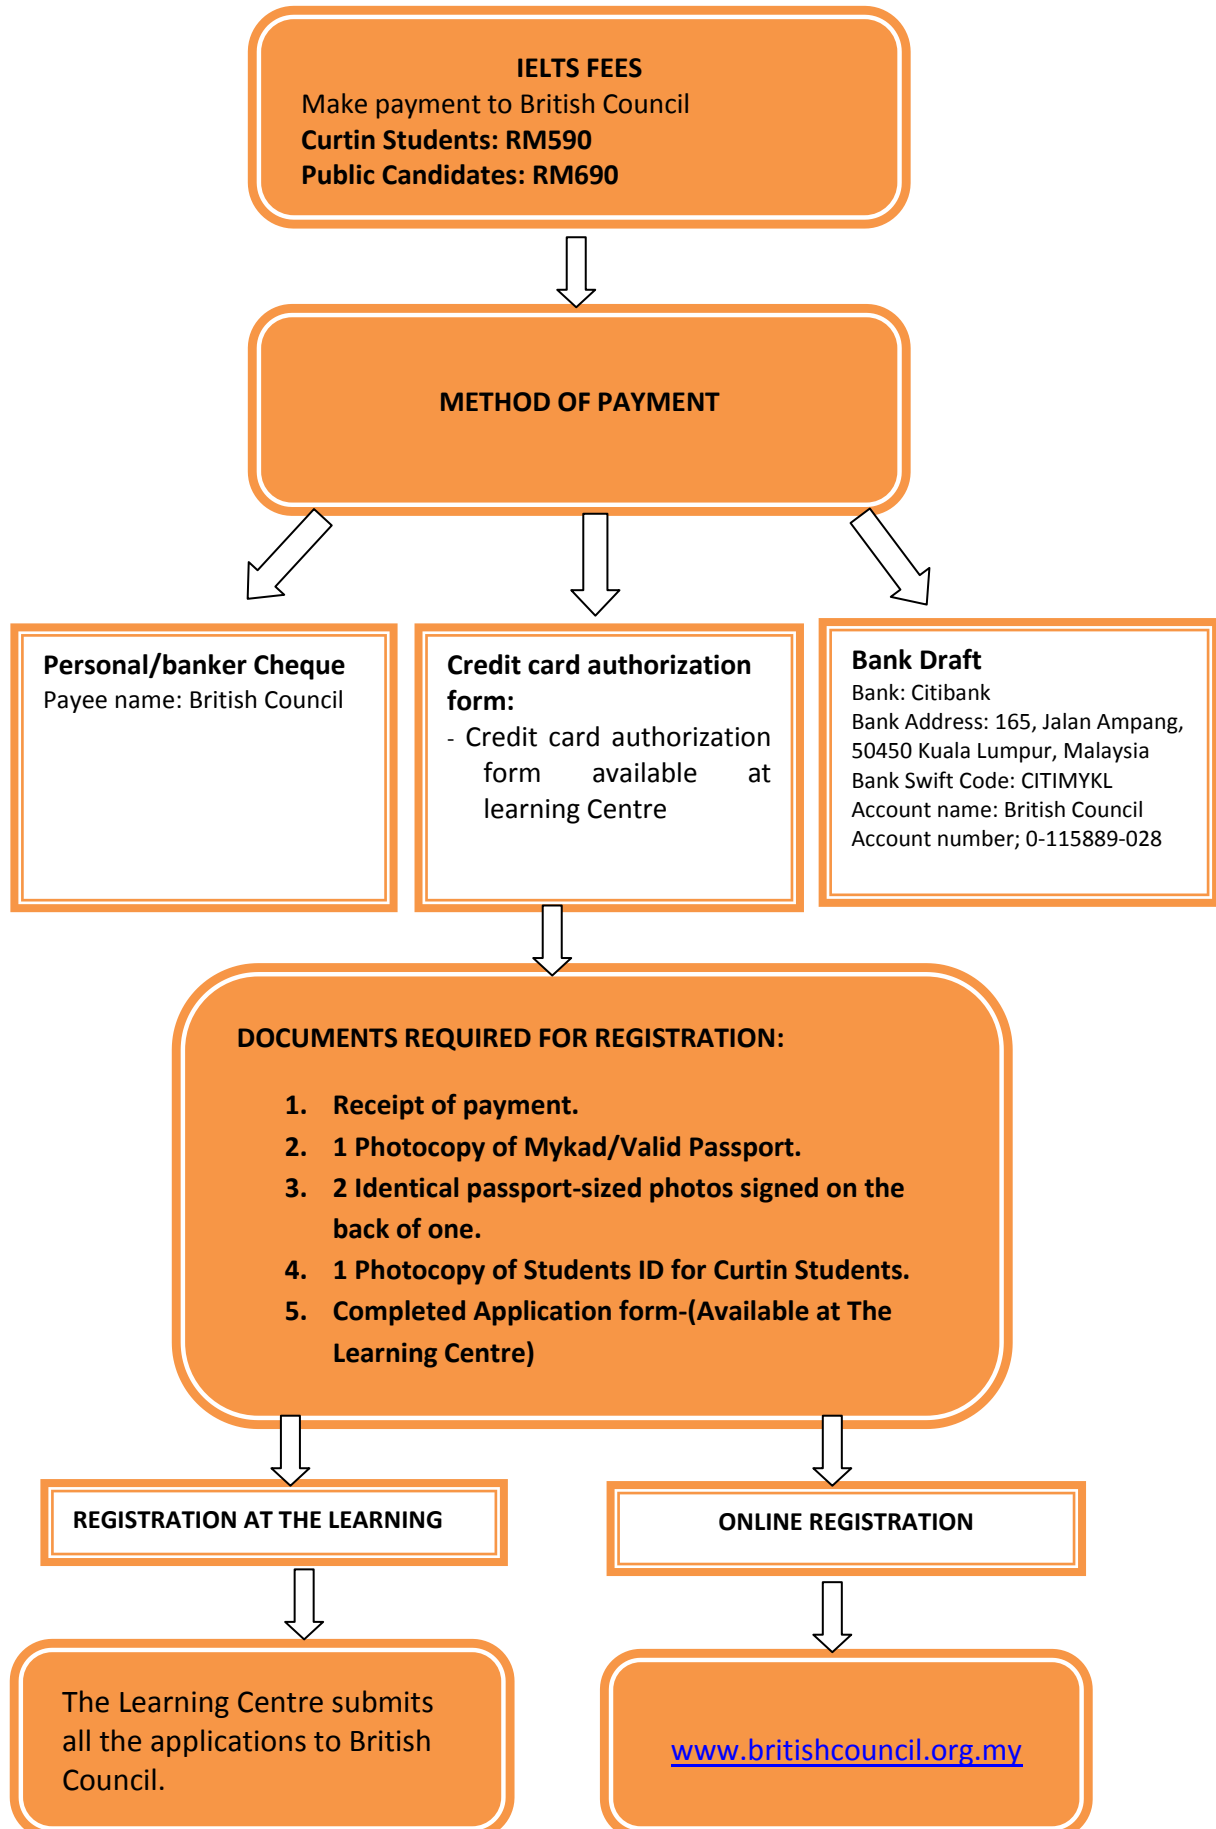

IELTS REGISTRATION PROCEDURE

Should you have any queries please do not hesitate to contact The Learning Centre at Julia.bajau@curtin.edu.my or [Tel:085-443939](tel:085-443939) Ext:3866