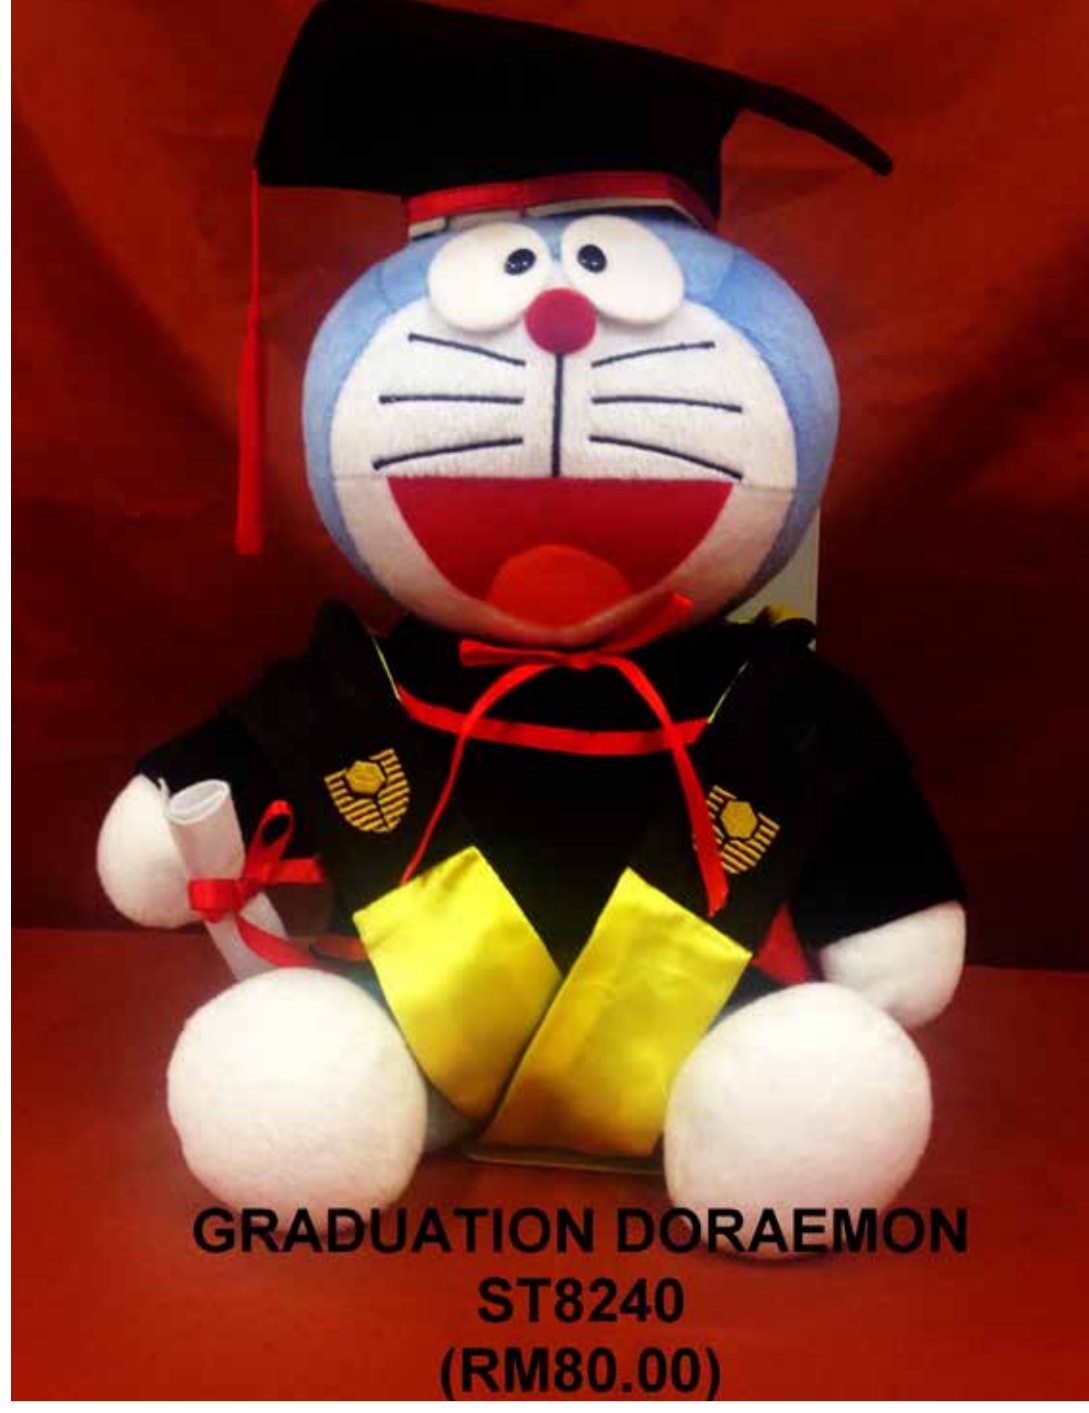

KOALA BEAR
KOALA-BB
RM140.00

16" GRADUATION POOH
ST8799
(RM120.00)

GRADUATION DORAEMON
ST8240
(RM80.00)

12" GRADUATION BEAR
ST8433 (S)
RM80.00

12" GRADUATION BEAR
ST-8433(S)
RM80.00

8" GRADUATION POOH
ST8508
(RM20.00)

12" GRADUATION STITCH
ST-8547
RM90.00

16" GRADUATION SNOOPY
ST8799
(RM120.00)

12" GRADUATION BEAR (WITH SPEC)
ST28365
(RM80.00)

9" GRADUATION BEAR (PINK/BROWN)
ST-CM09GB
(RM30.00)

14" PRO BEAR GRADUATION
ST-SB1433
(RM110.00)